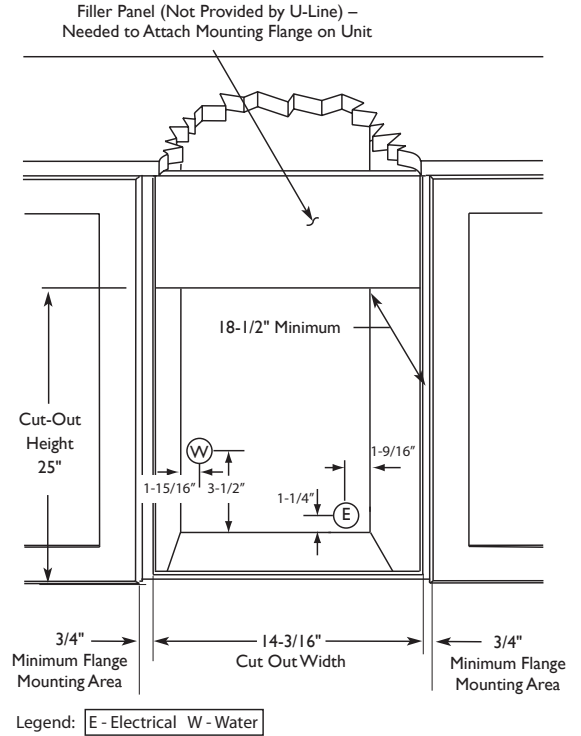

SSI095FC

SSI095FD

SSI095NF

SSI095

FEATURES

PERFORMANCE

- High output daily ice rate of up to 23 lbs and storage of up to 12 lbs of crescent ice (1/2" W x 3/4" H x 2-1/2" L)
- Conserves energy by using less electricity than a 75-watt light bulb
- Conserves water by using 2-3/4 gallons of water to produce approximately 23 lbs of ice
- No drain required makes it easy and inexpensive to install and requires only a 1/4" outside diameter water line
- Manual defrost maximizes ice making potential
- 220 volt model available with a 4 – 6 week order lead time

INTEGRATION

- Field reversible door with zero clearance door swing simplifies installation
- Multiple flange options include no flange, 1/2" flange flush to cabinet and 1/2" flange flush to door allow for optimized installation flexibility
- No additional clearance around sides, top or rear of unit is needed for ventilation
- Sleek and contemporary look provides a very clean, high-end aesthetic
- Do not obstruct front grille air flow
- For proper installation and cut-out dimensions, see backside for details

SSI095 NF Model

* Add 1-1/2" for water line clearance

DIMENSIONS AND SPECIFICATIONS

OVERALL DIMENSIONS

Height 24-3/4" (62.8)
 Width 13-15/16" (35.5)
 Depth 17" (43.2)

Shipping weight:

Black and white models 67 lbs (30.4 kg)