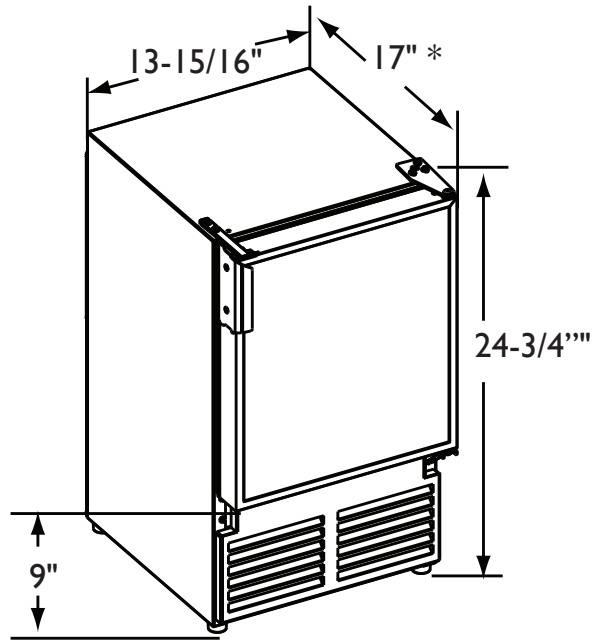

SSI095FC

SSI095FD

SSI095NF

SSI095

FEATURES

PERFORMANCE

- High output daily ice rate of up to 23 lbs and storage of up to 12 lbs of crescent ice (1/2" W x 3/4" H x 2-1/2" L)
- Conserves energy by using less electricity than a 75-watt light bulb
- Conserves water by using 2-3/4 gallons of water to produce approximately 23 lbs of ice
- No drain required makes it easy and inexpensive to install and requires only a 1/4" outside diameter water line
- Manual defrost maximizes ice making potential
- 220 volt model available with a 4 – 6 week order lead time

INTEGRATION

- Field reversible door with zero clearance door swing simplifies installation
- Multiple flange options include no flange, 1/2" flange flush to cabinet and 1/2" flange flush to door allow for optimized installation flexibility
- No additional clearance around sides, top or rear of unit is needed for ventilation
- Sleek and contemporary look provides a very clean, high-end aesthetic
- Do not obstruct front grille air flow
- For proper installation and cut-out dimensions, see backside for details

SSI095 NF Model

* Add 1-1/2" for water line clearance

DIMENSIONS AND SPECIFICATIONS

OVERALL DIMENSIONS

Height 24-3/4" (62.8)
 Width 13-15/16" (35.5)
 Depth 17" (43.2)

Shipping weight:

Black and white models 67 lbs (30.4 kg)